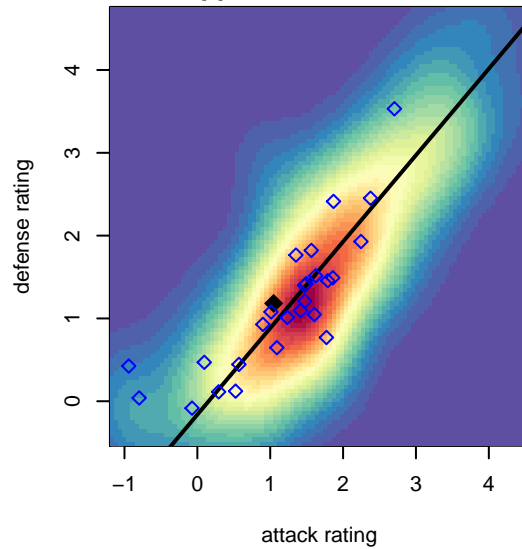

PacNW White G99

Pacific Northwest SC
 Tukwila, WA
 G99 total strength=1122
 attack=2.85 defense=3.26
 fall league = RCL G99 Div 4

alt names used:
 PacNW G99 White
 PacNW White [G99]
 PACIFIC NORTHWEST SC PACNW 99 WHITE
 PacNW 99 White
 PacNW 99 White
 PacNW G99 White
 PacNW G99 White

**attack and defense variance (black dot)
relative to other teams
and top 10 in region**

**attack and defense rating
relative to others at age
and all opponents in last 13 months**

Performance relative to 13 month average