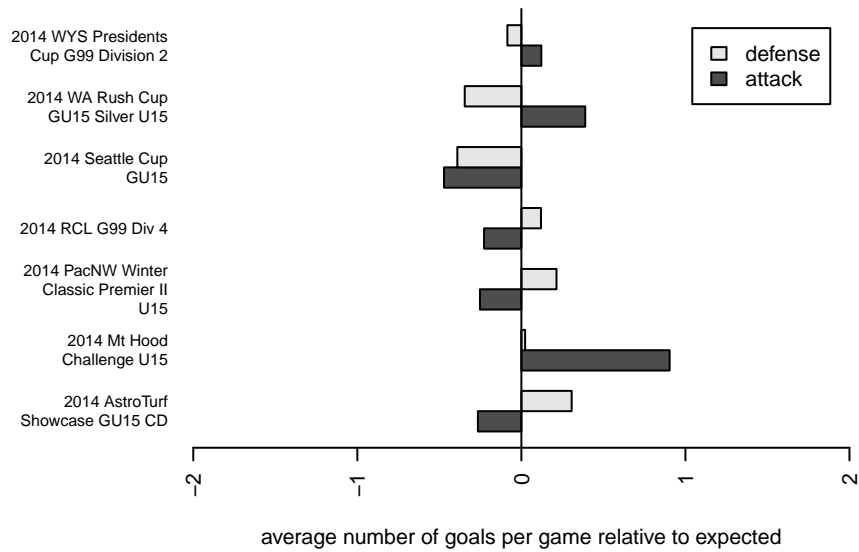

Venues played:
 2014 Seattle Cup GU15
 2014 WA Rush Cup GU15 Silver U15
 2014 Mt Hood Challenge U15
 2014 AstroTurf Showcase GU15 CD
 2014 RCL G99 Div 4
 2014 PacNW Winter Classic Premier II U15
 2014 WYS Presidents Cup G99 Division 2

**attack and defense variance (black dot)
relative to other teams
and top 10 in region**

**attack and defense rating
relative to others at age
and all opponents in last 13 months**

Performance relative to 13 month average