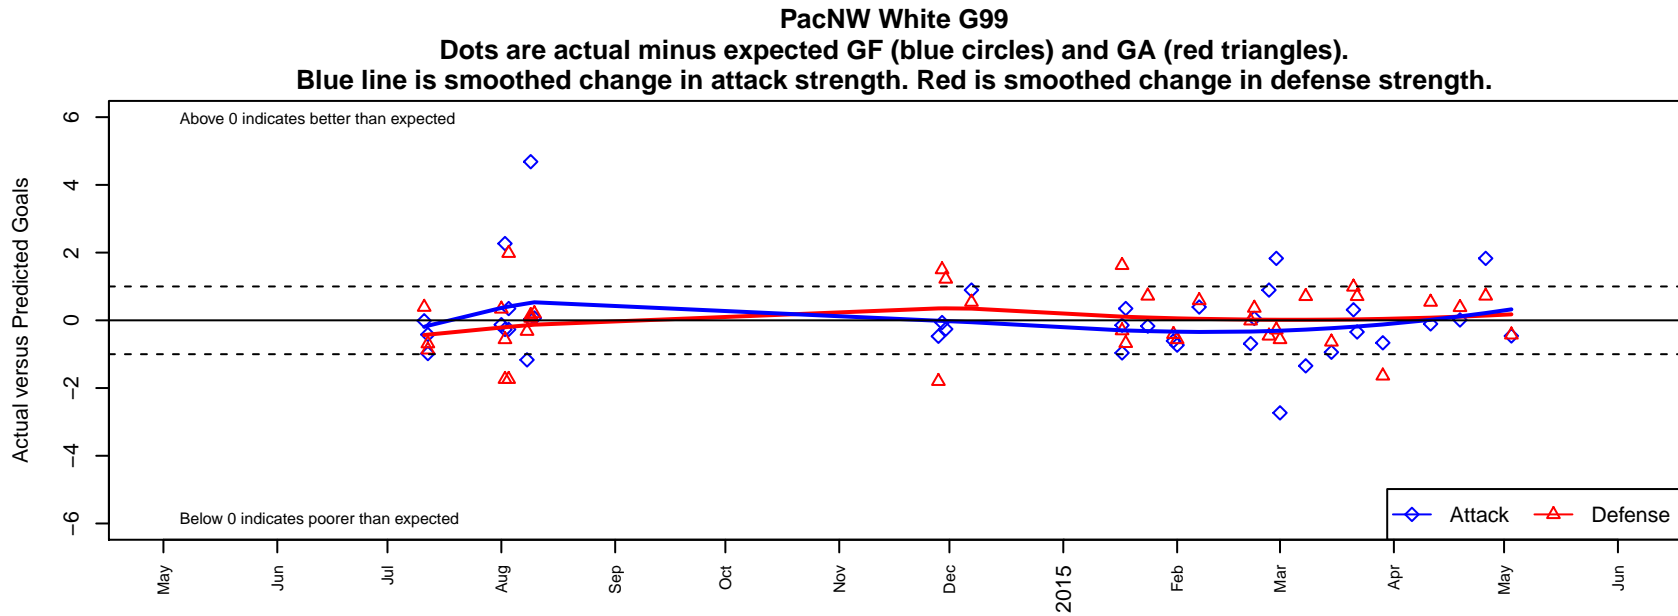

PacNW White G99

Pacific Northwest SC
 Tukwila, WA
 G99 total strength=1122
 attack=2.85 defense=3.26
 fall league = RCL G99 Div 4

alt names used:
 PacNW G99 White
 PacNW White [G99]
 PACIFIC NORTHWEST SC PACNW 99 WHITE
 PacNW 99 White
 PacNW 99 White
 PacNW G99 White
 PacNW G99 White

**attack and defense variance (black dot)
relative to other teams
and top 10 in region**

**attack and defense rating
relative to others at age
and all opponents in last 13 months**

Performance relative to 13 month average