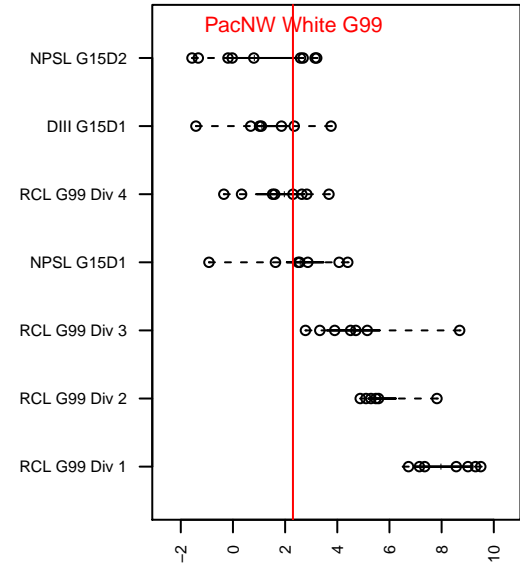

PacNW White G99

Pacific Northwest SC
 Tukwila, WA
 G99 total strength=1122
 attack=2.85 defense=3.26
 fall league = RCL G99 Div 4

alt names used:
 PacNW G99 White
 PacNW White [G99]
 PACIFIC NORTHWEST SC PACNW 99 WHITE
 PacNW 99 White
 PacNW 99 White
 PacNW G99 White
 PacNW G99 White

Venues played:
 2014 Seattle Cup GU15
 2014 WA Rush Cup GU15 Silver U15
 2014 Mt Hood Challenge U15
 2014 AstroTurf Showcase GU15 CD
 2014 RCL G99 Div 4
 2014 PacNW Winter Classic Premier II U15
 2014 WYS Presidents Cup G99 Division 2

**attack and defense variance (black dot)
relative to other teams
and top 10 in region**

**attack and defense rating
relative to others at age
and all opponents in last 13 months**

Performance relative to 13 month average