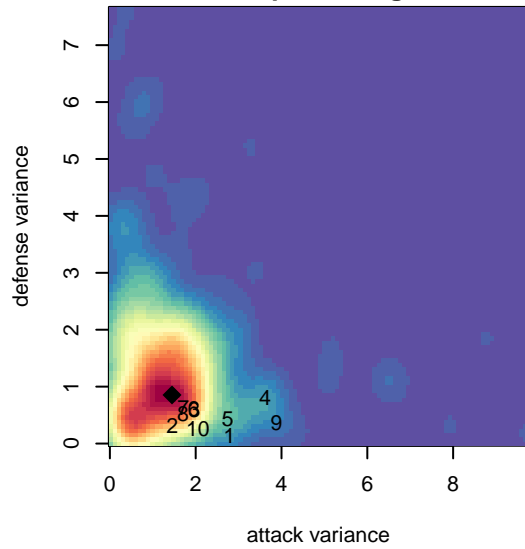

PacNW White G99

Pacific Northwest SC
 Tukwila, WA
 G99 total strength=1122
 attack=2.85 defense=3.26
 fall league = RCL G99 Div 4

alt names used:
 PacNW G99 White
 PacNW White [G99]
 PACIFIC NORTHWEST SC PACNW 99 WHITE
 PacNW 99 White
 PacNW 99 White
 PacNW G99 White
 PacNW G99 White

**attack and defense variance (black dot)
relative to other teams
and top 10 in region**

**attack and defense rating
relative to others at age
and all opponents in last 13 months**

Performance relative to 13 month average